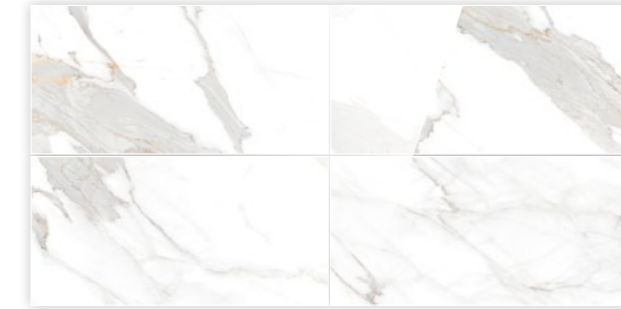

Matte finish