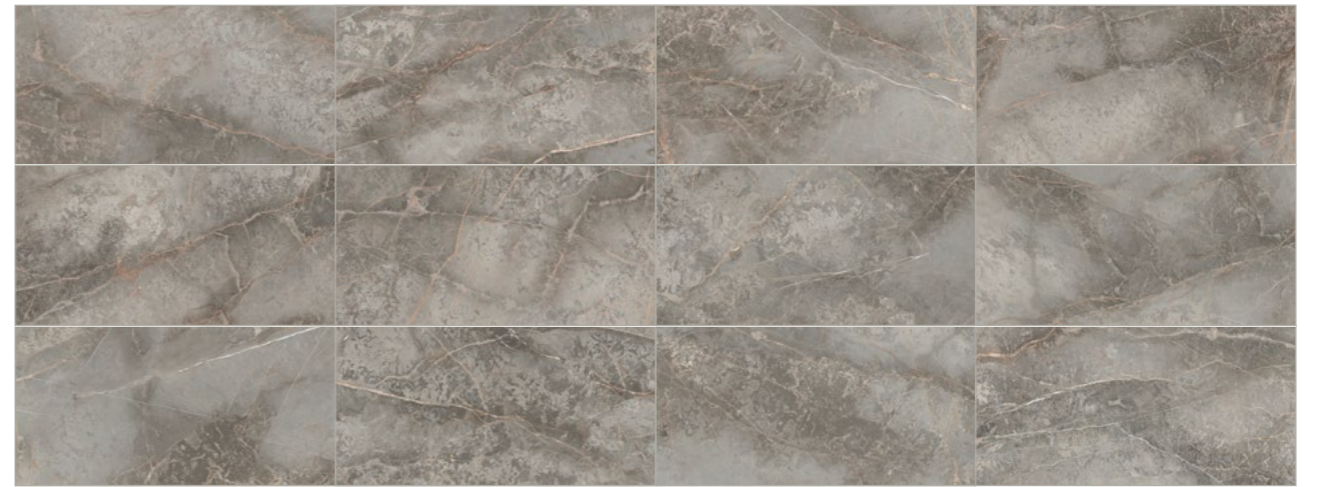

12 faces: 24 x 48 in.

Fiorentino Plata