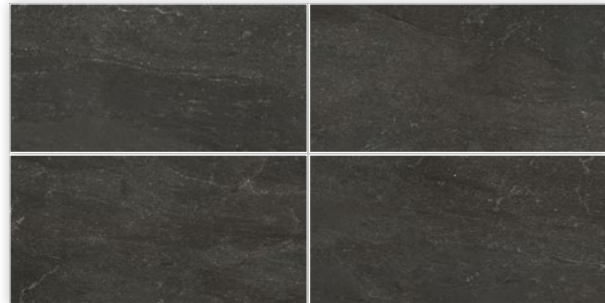

Floor: Peninsula Oxford 32 X 64 in. Matte

Riviera

Granite Virginia

Grip finish

Glow finish

SIZES.

32 X 64 IN.
Rectified

8 Faces