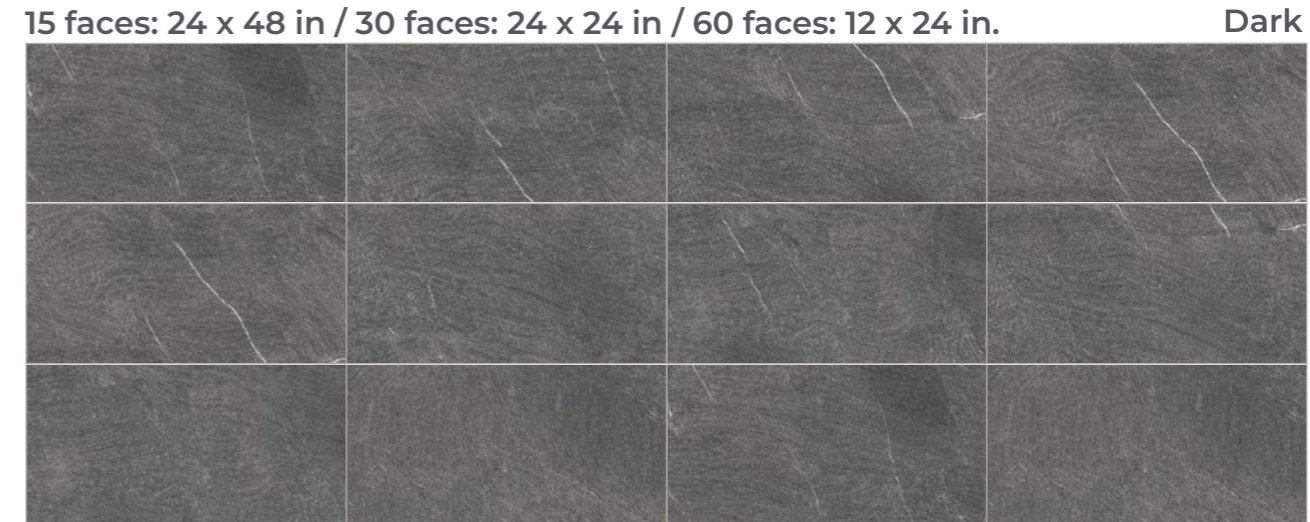

Santorini

Gray 8 faces: 24 x 48 in / 16 faces: 24 x 24 in / 32 faces: 12 x 24 in.

Gray

Caravita

12 faces: 10 x 64 in.

Merlot Wood

20 faces: 8 x 48 in.

Harlow