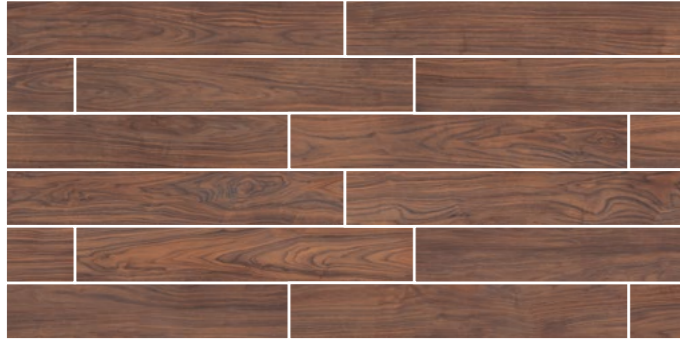

Matte finish

Technical specifications

 High Variation

 Heavy Traffic

Merlot Wood

Wood Plank

Matte finish

144