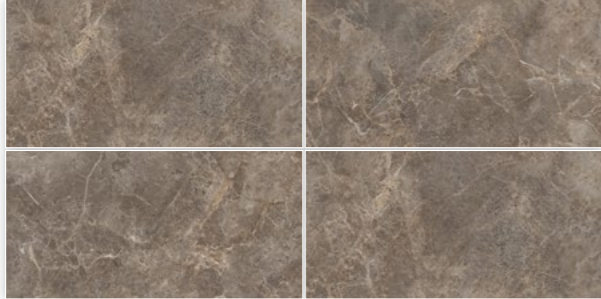

Technical specifications

  High Variation

Wall: Indigo 24 X 48 in. Rigato finish

Cavour

Marble

Grip finish

28

SIZES.