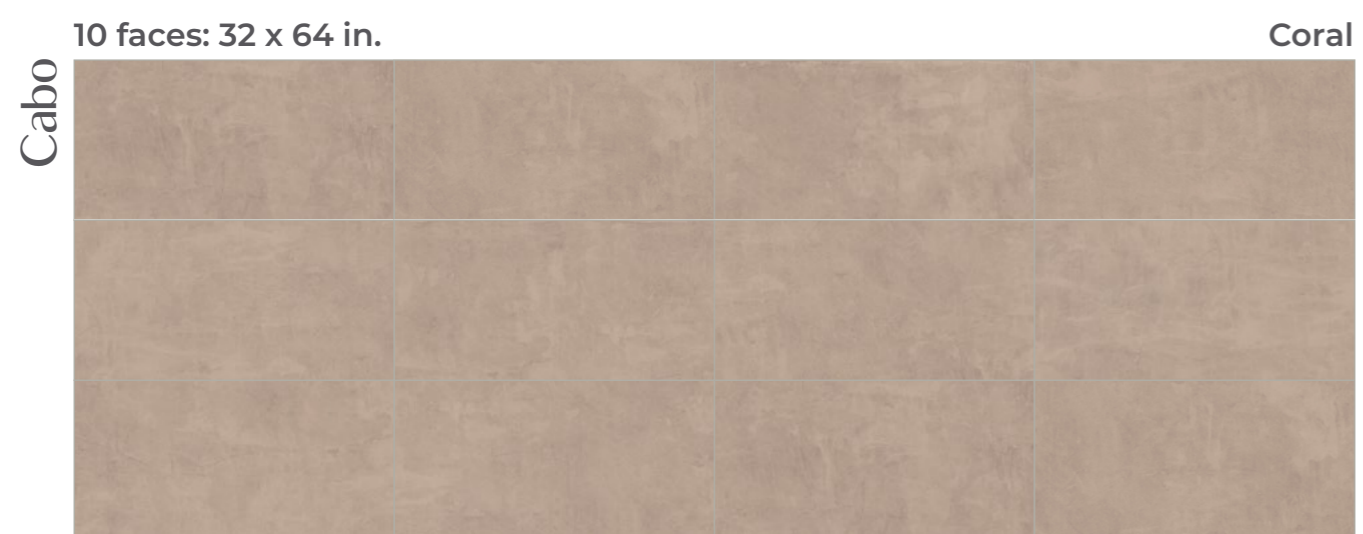

Santorini

Gray 8 faces: 24 x 48 in / 16 faces: 24 x 24 in / 32 faces: 12 x 24 in.

Gray

Caravita

12 faces: 10 x 64 in.

Merlot Wood

20 faces: 8 x 48 in.

Harlow