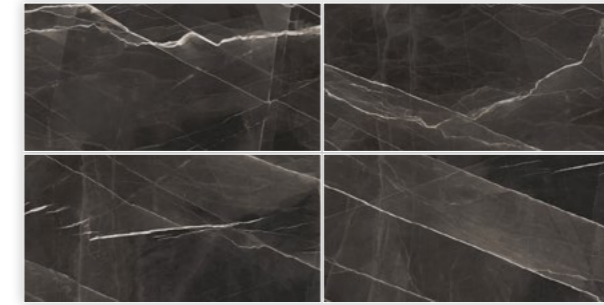

Heavy Traffic

Floor: Coral Shell Gray 24 X 48 in. Polished

79

Calacatta Black

Calacatta

Satin finish

SIZES.

24 X 48 IN.
Rectified