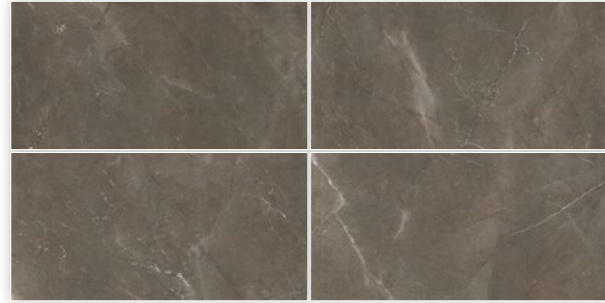

Polished finish

Matte finish

Technical specifications

Floor: Paver Kiel Dark 24 X 24 in. Matte

Bruni

Gris Pulpis

Matte finish

94