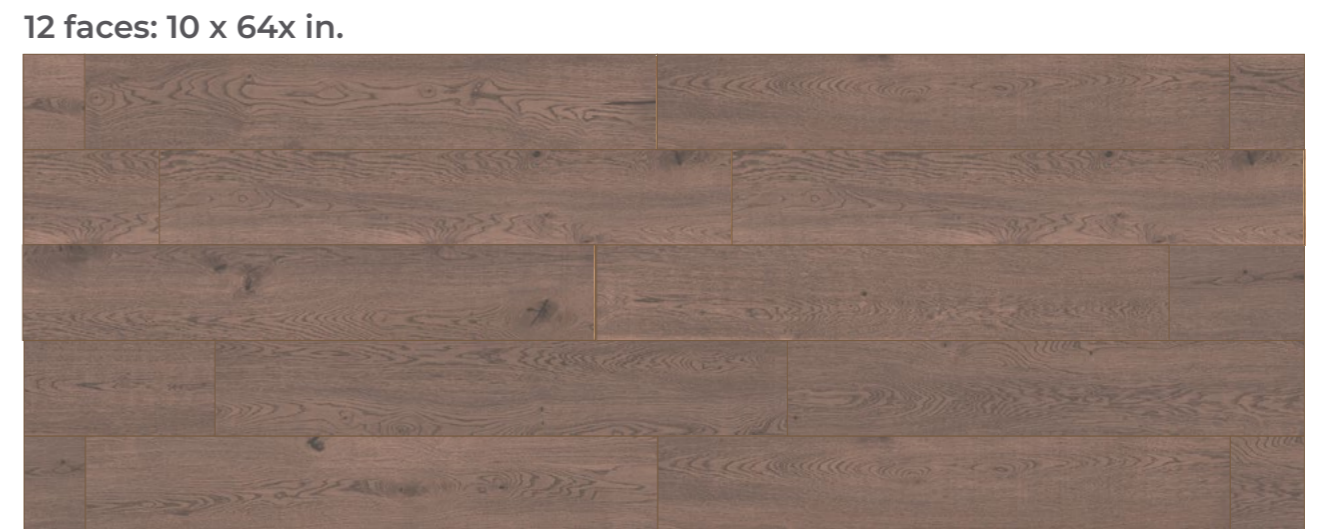

Santorini

Gray 8 faces: 24 x 48 in / 16 faces: 24 x 24 in / 32 faces: 12 x 24 in.

Gray

Caravita

12 faces: 10 x 64 in.

Merlot Wood

20 faces: 8 x 48 in.

Harlow