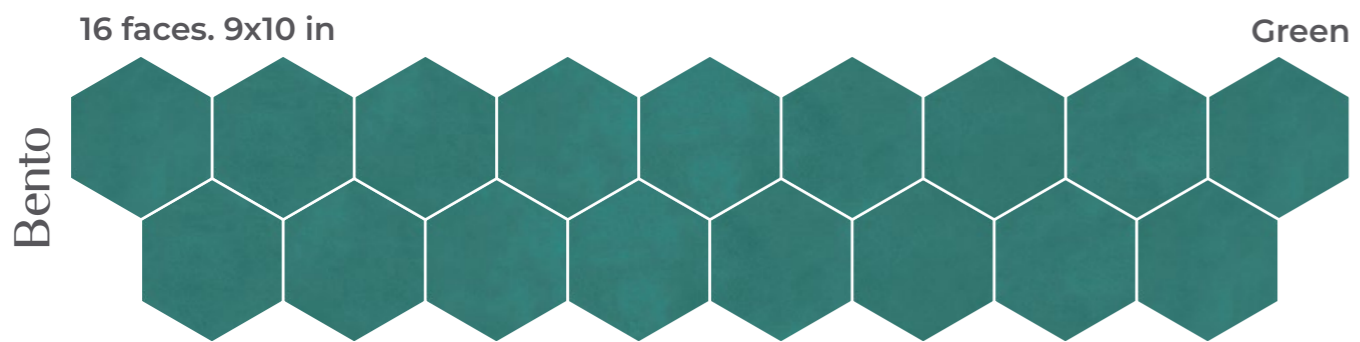

20 faces: 10 x 64 in.

Sunset Maple

20 faces: 8 x 48 in.

Woodland

12 faces: 8 x 48 in.

Lightwood

15 faces: 8 x 48 in.

Riverwood