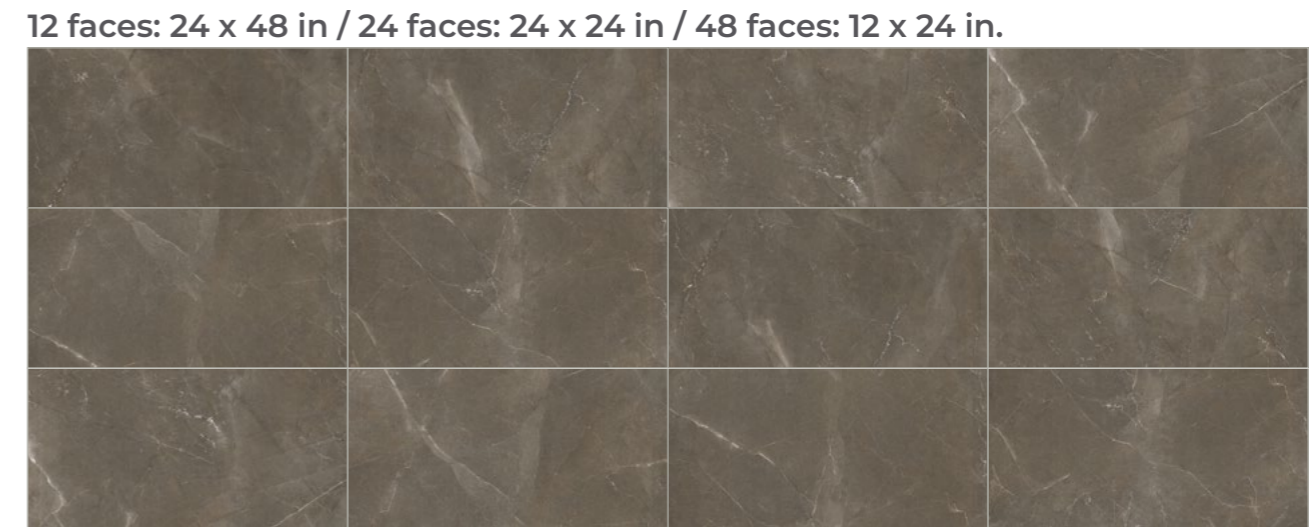

Santorini

Gray 8 faces: 24 x 48 in / 16 faces: 24 x 24 in / 32 faces: 12 x 24 in.

Gray

Caravita

12 faces: 10 x 64 in.

Merlot Wood

20 faces: 8 x 48 in.

Harlow