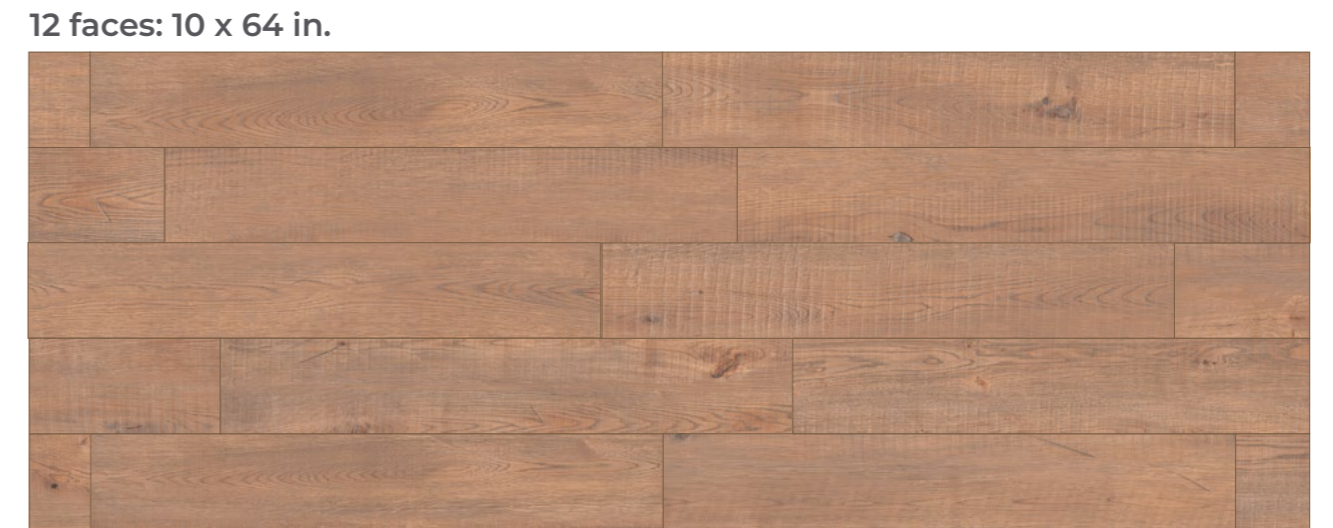

Santorini

Gray 8 faces: 24 x 48 in / 16 faces: 24 x 24 in / 32 faces: 12 x 24 in.

Gray

Caravita

12 faces: 10 x 64 in.

Merlot Wood

20 faces: 8 x 48 in.

Harlow