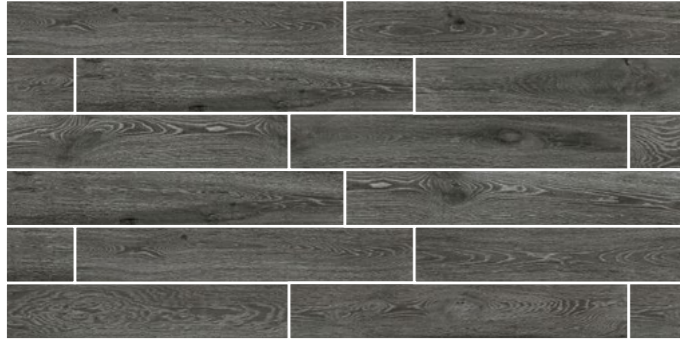

High Variation

Heavy Traffic

Floor: Calajan 8 X 48 in. Matte

Nekk

Wood Plank

Matte finish

170

171