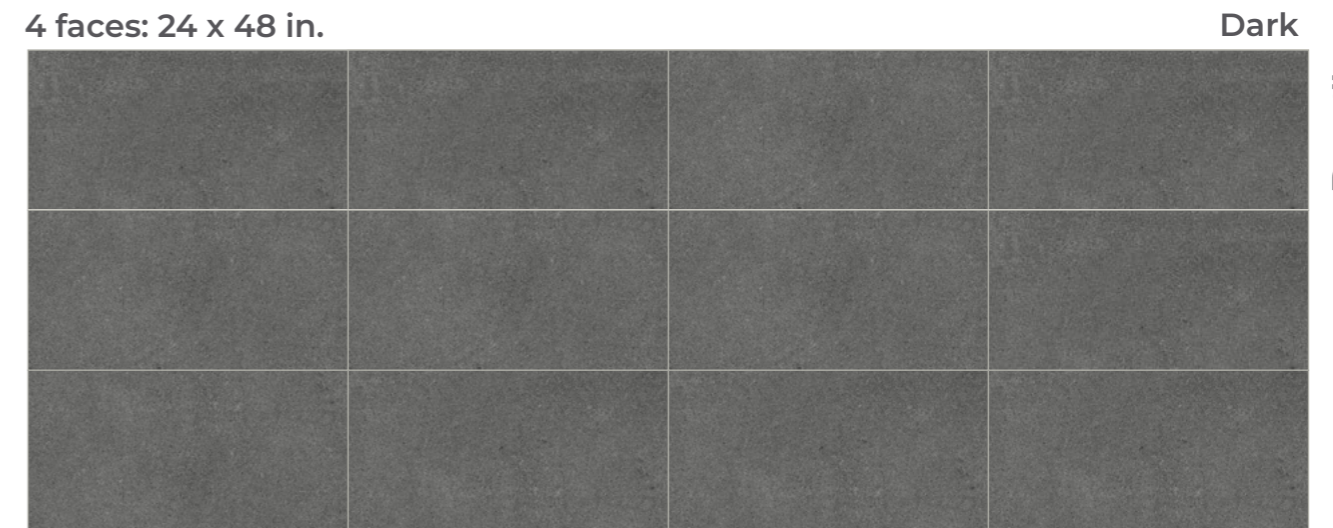

Santorini

Gray 8 faces: 24 x 48 in / 16 faces: 24 x 24 in / 32 faces: 12 x 24 in.

Gray

Caravita

12 faces: 10 x 64 in.

Merlot Wood

20 faces: 8 x 48 in.

Harlow