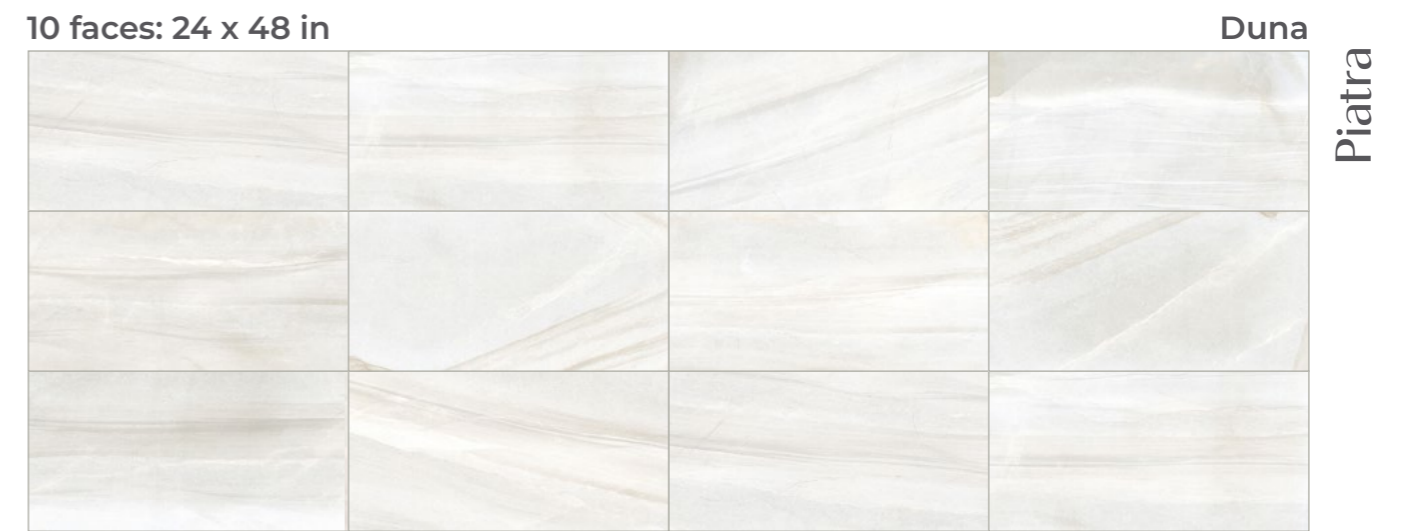

Santorini

Gray 8 faces: 24 x 48 in / 16 faces: 24 x 24 in / 32 faces: 12 x 24 in.

Gray

Caravita

12 faces: 10 x 64 in.

Merlot Wood

20 faces: 8 x 48 in.

Harlow