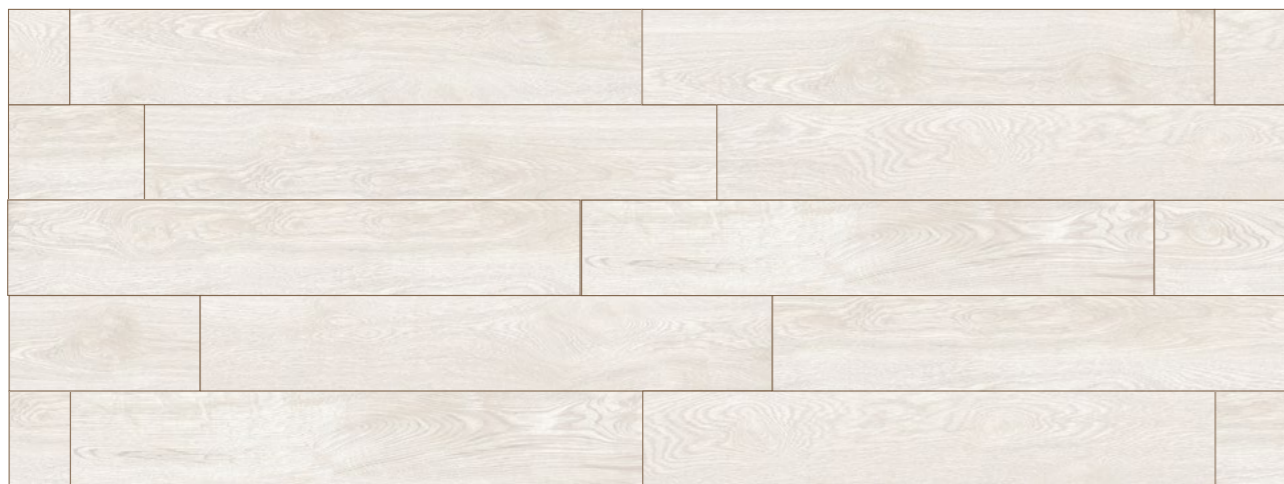

20 faces: 10 x 64 in.

Sunset Maple

20 faces: 8 x 48 in.

Woodland

12 faces: 8 x 48 in.

Lightwood

15 faces: 8 x 48 in.

Riverwood