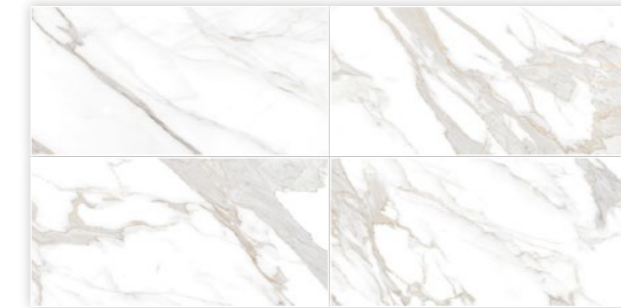

SIZES.

24 X 48 IN.
Rectified

15 Faces

Porcelain

12 X 24 IN.
Rectified

60 Faces

Porcelain

Polished finish

Matte finish

Glossy finish

Technical specifications

High Variation

Heavy Traffic