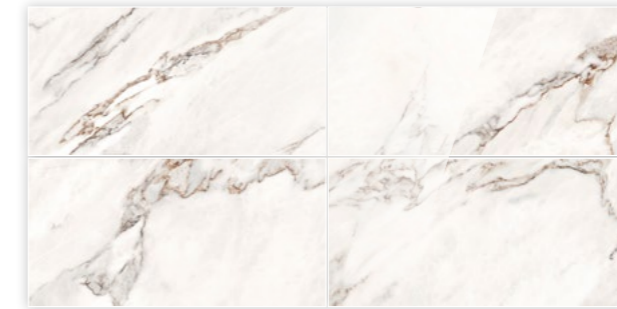

High Variation

Heavy Traffic

Floor: Paver Riviera 24 x 24 in. Grip

Bianco Magenta

Marble

Polished finish

SIZES.

24 X 48 IN.
Rectified