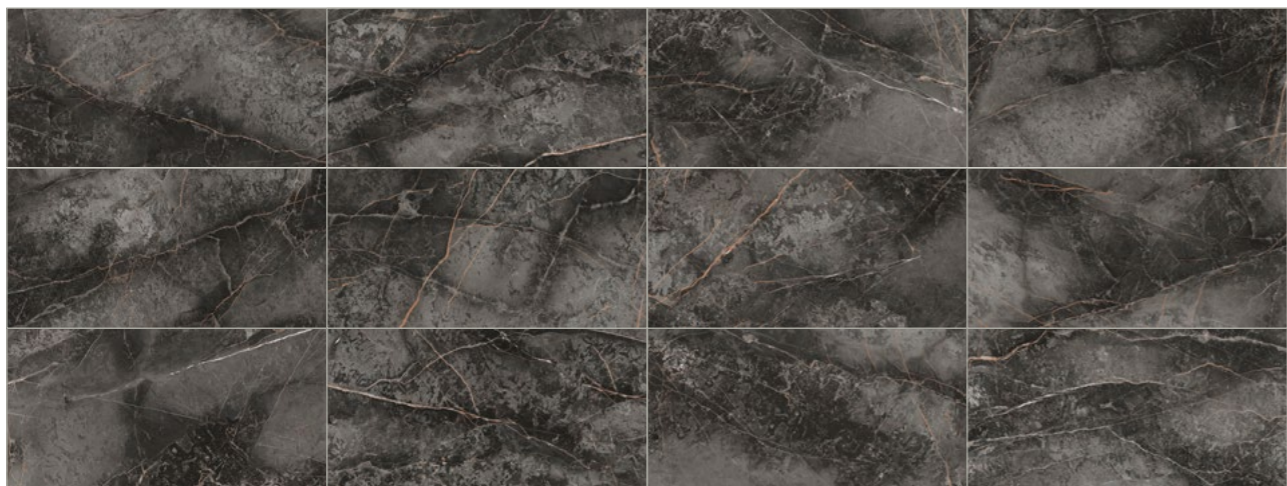

12 faces: 24 x 48 in.

Livia 15 faces: 24 x 48 in / 30 faces: 24 x 24 in / 60 faces: 12 x 24 in.

Fiorentino Notte