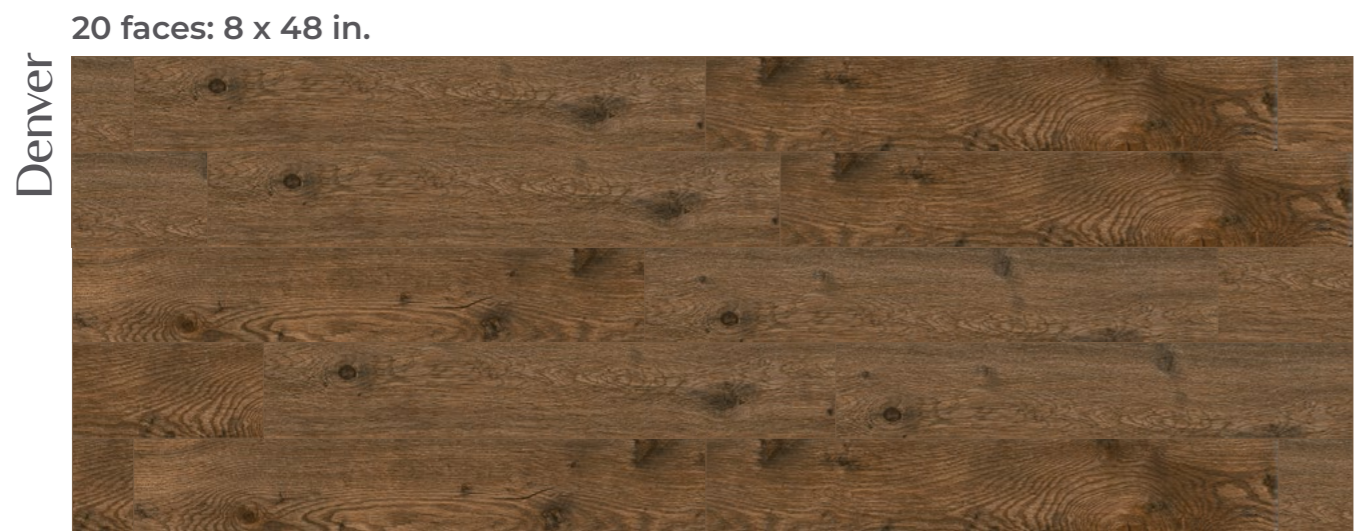

20 faces: 10 x 64 in.

Sunset Maple

20 faces: 8 x 48 in.

Woodland

12 faces: 8 x 48 in.

Lightwood

15 faces: 8 x 48 in.

Riverwood