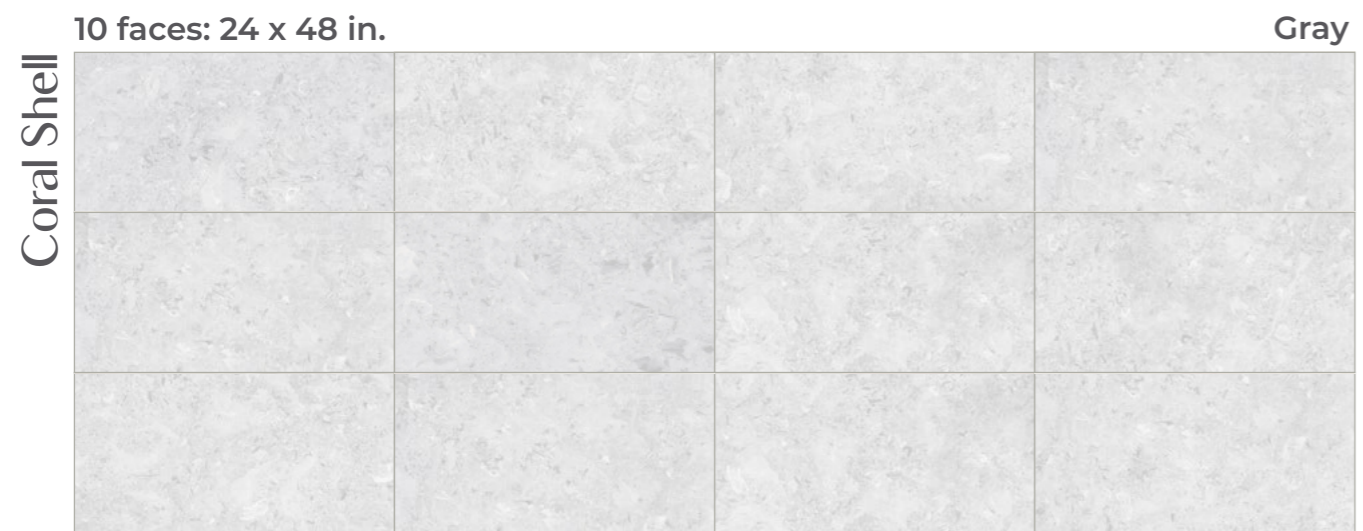

Santorini

Gray 8 faces: 24 x 48 in / 16 faces: 24 x 24 in / 32 faces: 12 x 24 in.

Gray

Caravita

12 faces: 10 x 64 in.

Merlot Wood

20 faces: 8 x 48 in.

Harlow