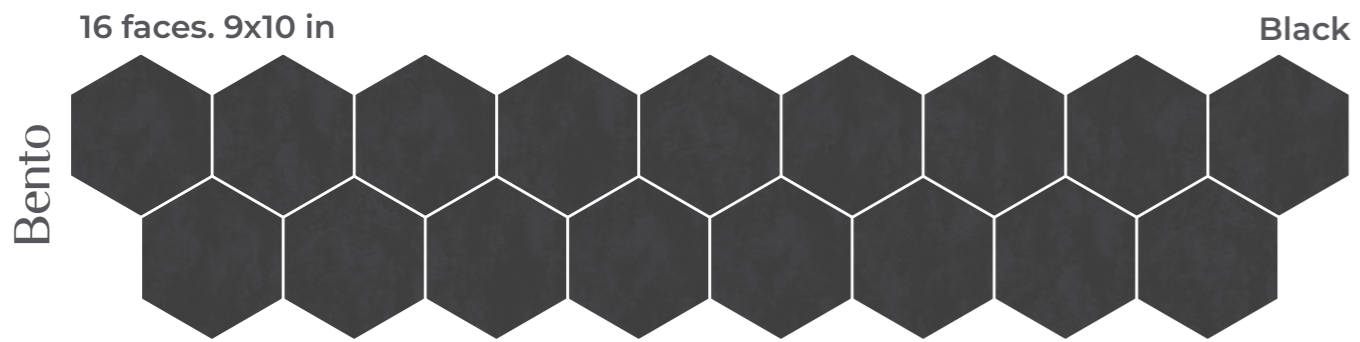

20 faces: 10 x 64 in.

Sunset Maple

20 faces: 8 x 48 in.

Woodland

12 faces: 8 x 48 in.

Lightwood

15 faces: 8 x 48 in.

Riverwood